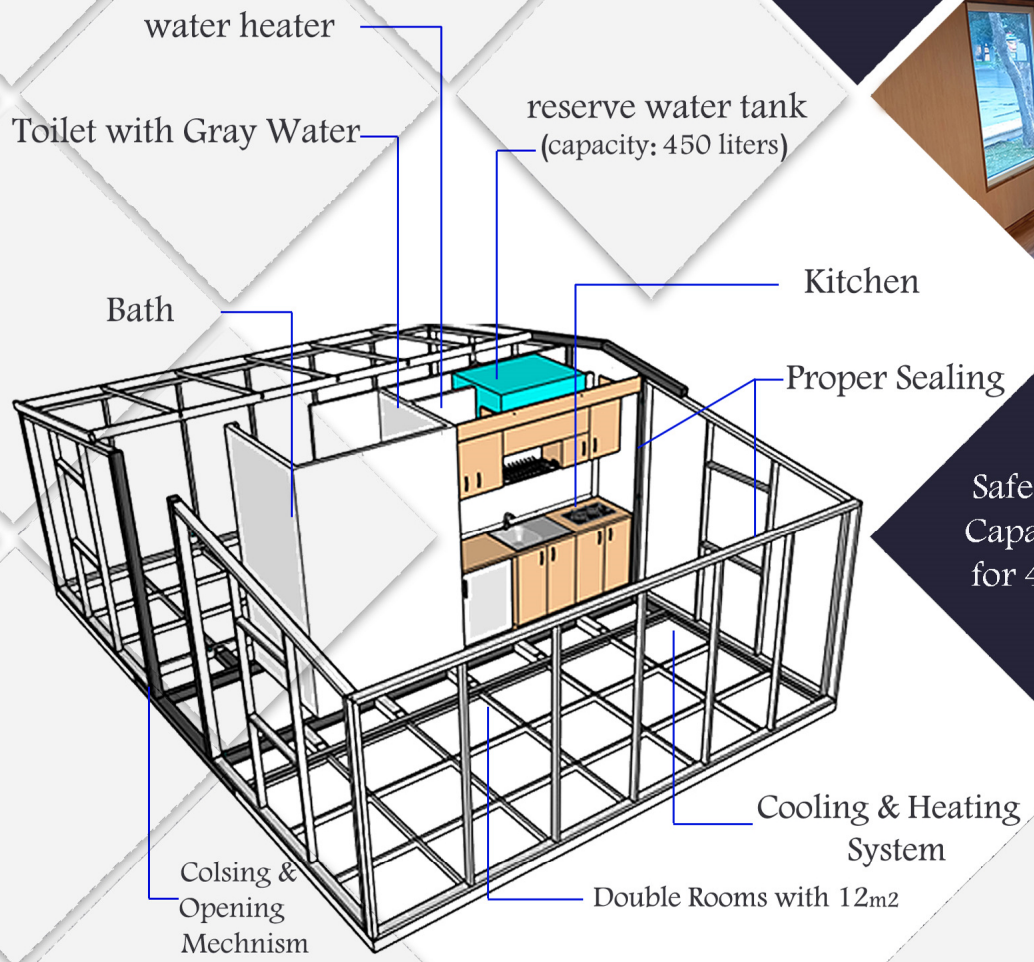

Compact Life-box
 Folding House
 Expansion Structure

ZAGROS Karussell Co

+982146010314
 +989032710550
 +989035139240
 +989122181729

Natural and man-made disasters and the resulting crises are part of human life today. In such a situation, it is necessary that family in crisis have a safe shelter that provides the comfort and dignity of them. The compact life-box (Folded House) is an answer to this need; a temporary housing with an area of about 32 square meters, which can be compressed to a third of its volume. This makes for speed and ease of transportation; So that each box can be moved with a semi-heavy vehicle (tipper) and every .2-3 boxes with a trailer
 Other features such as bathroom and kitchen, toilet with a gray water mechanism to reduce water consumption, an emergency storage water tank with a capacity of 450 liters, cooling and heating system with optimal consumption, proper sealing and a semi-automatic mechanism for quick and easy closing and opening and setting up are other advantages of this expansion structure, which makes its use acceptable and suitable

Expandable House

Easy Transportation & Easy Installation

Safe & Secure Capable Space for 4-8 Person

32m² in Expanded Form
11m² in Compact Form

مخاطرات طبیعی و انسان ساخت و بحرانهای ناشی از آن بخشی از زیست جهان انسان امروز است. در چنین شرایطی، سرپناه امن که آسایش و منزلت فرد یا خانواده بحران زده را تأمین کند، نیازی حیاتی محسوب می شود. جعبه زیست فشرده پاسخی به این نیاز است: یک مسکن موقت به مساحت حدود ۳۲ مترمربع که قابلیت فشرده شدن به اندازه یک سوم حجم خود را دارد. این باعث سرعت و سهولت حمل و نقل می شود؛ آنچنان که بتوان هر جعبه را با یک وسیله نقلیه نیمه سنگین (خودروی خاور) و هر ۳ تا ۲ جعبه را با یک تریلی جابجا کرد.